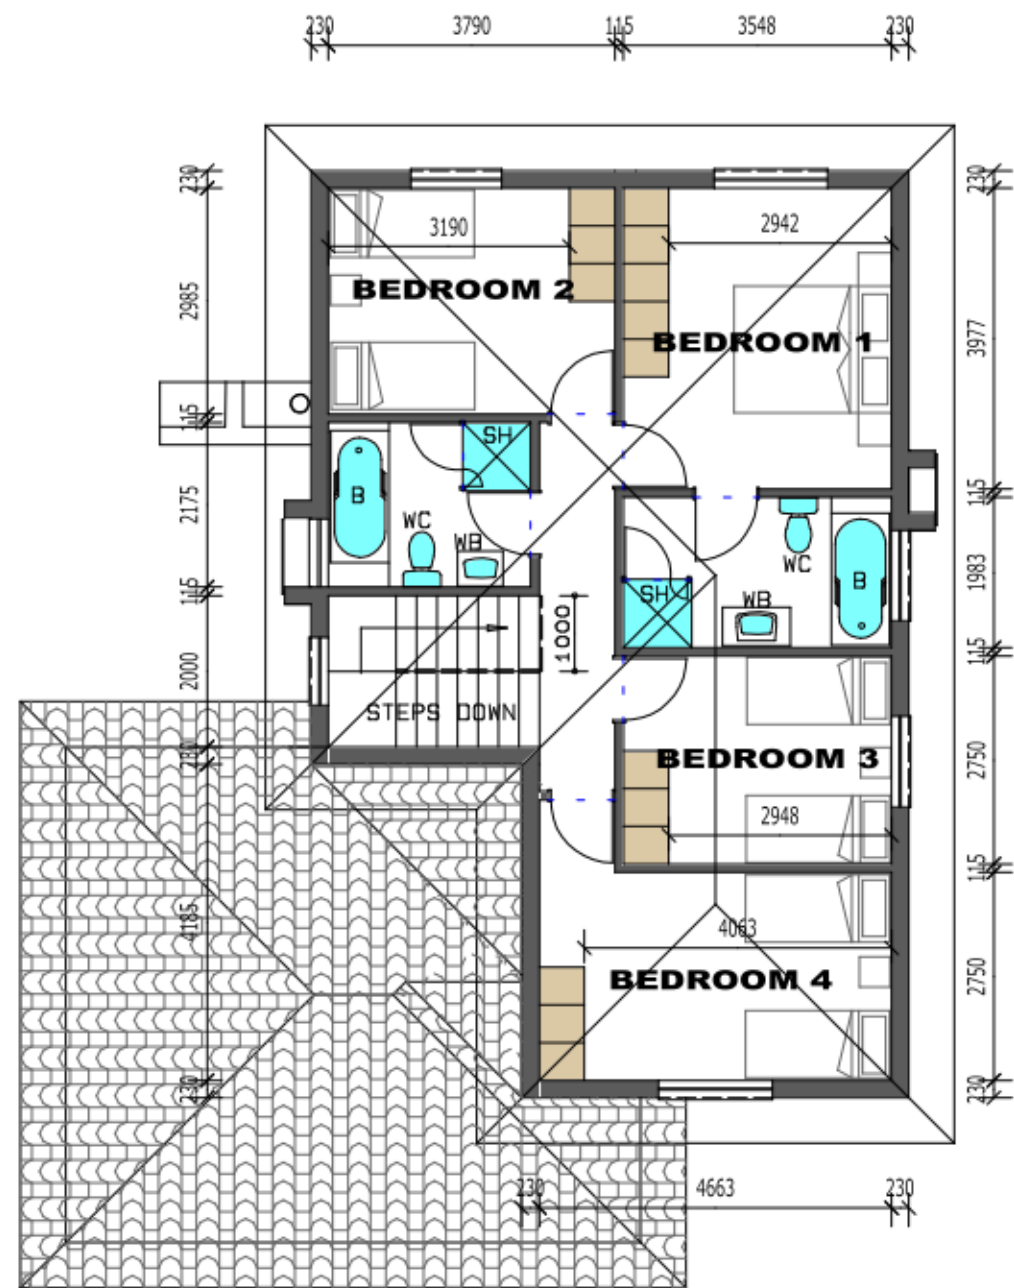

PARKRIDGE

ESTATE

UPPER FLOOR PLAN 1:100

TYPE I

GR FL	127m ²
UPPER FL	85m ²
AREA	212m ²