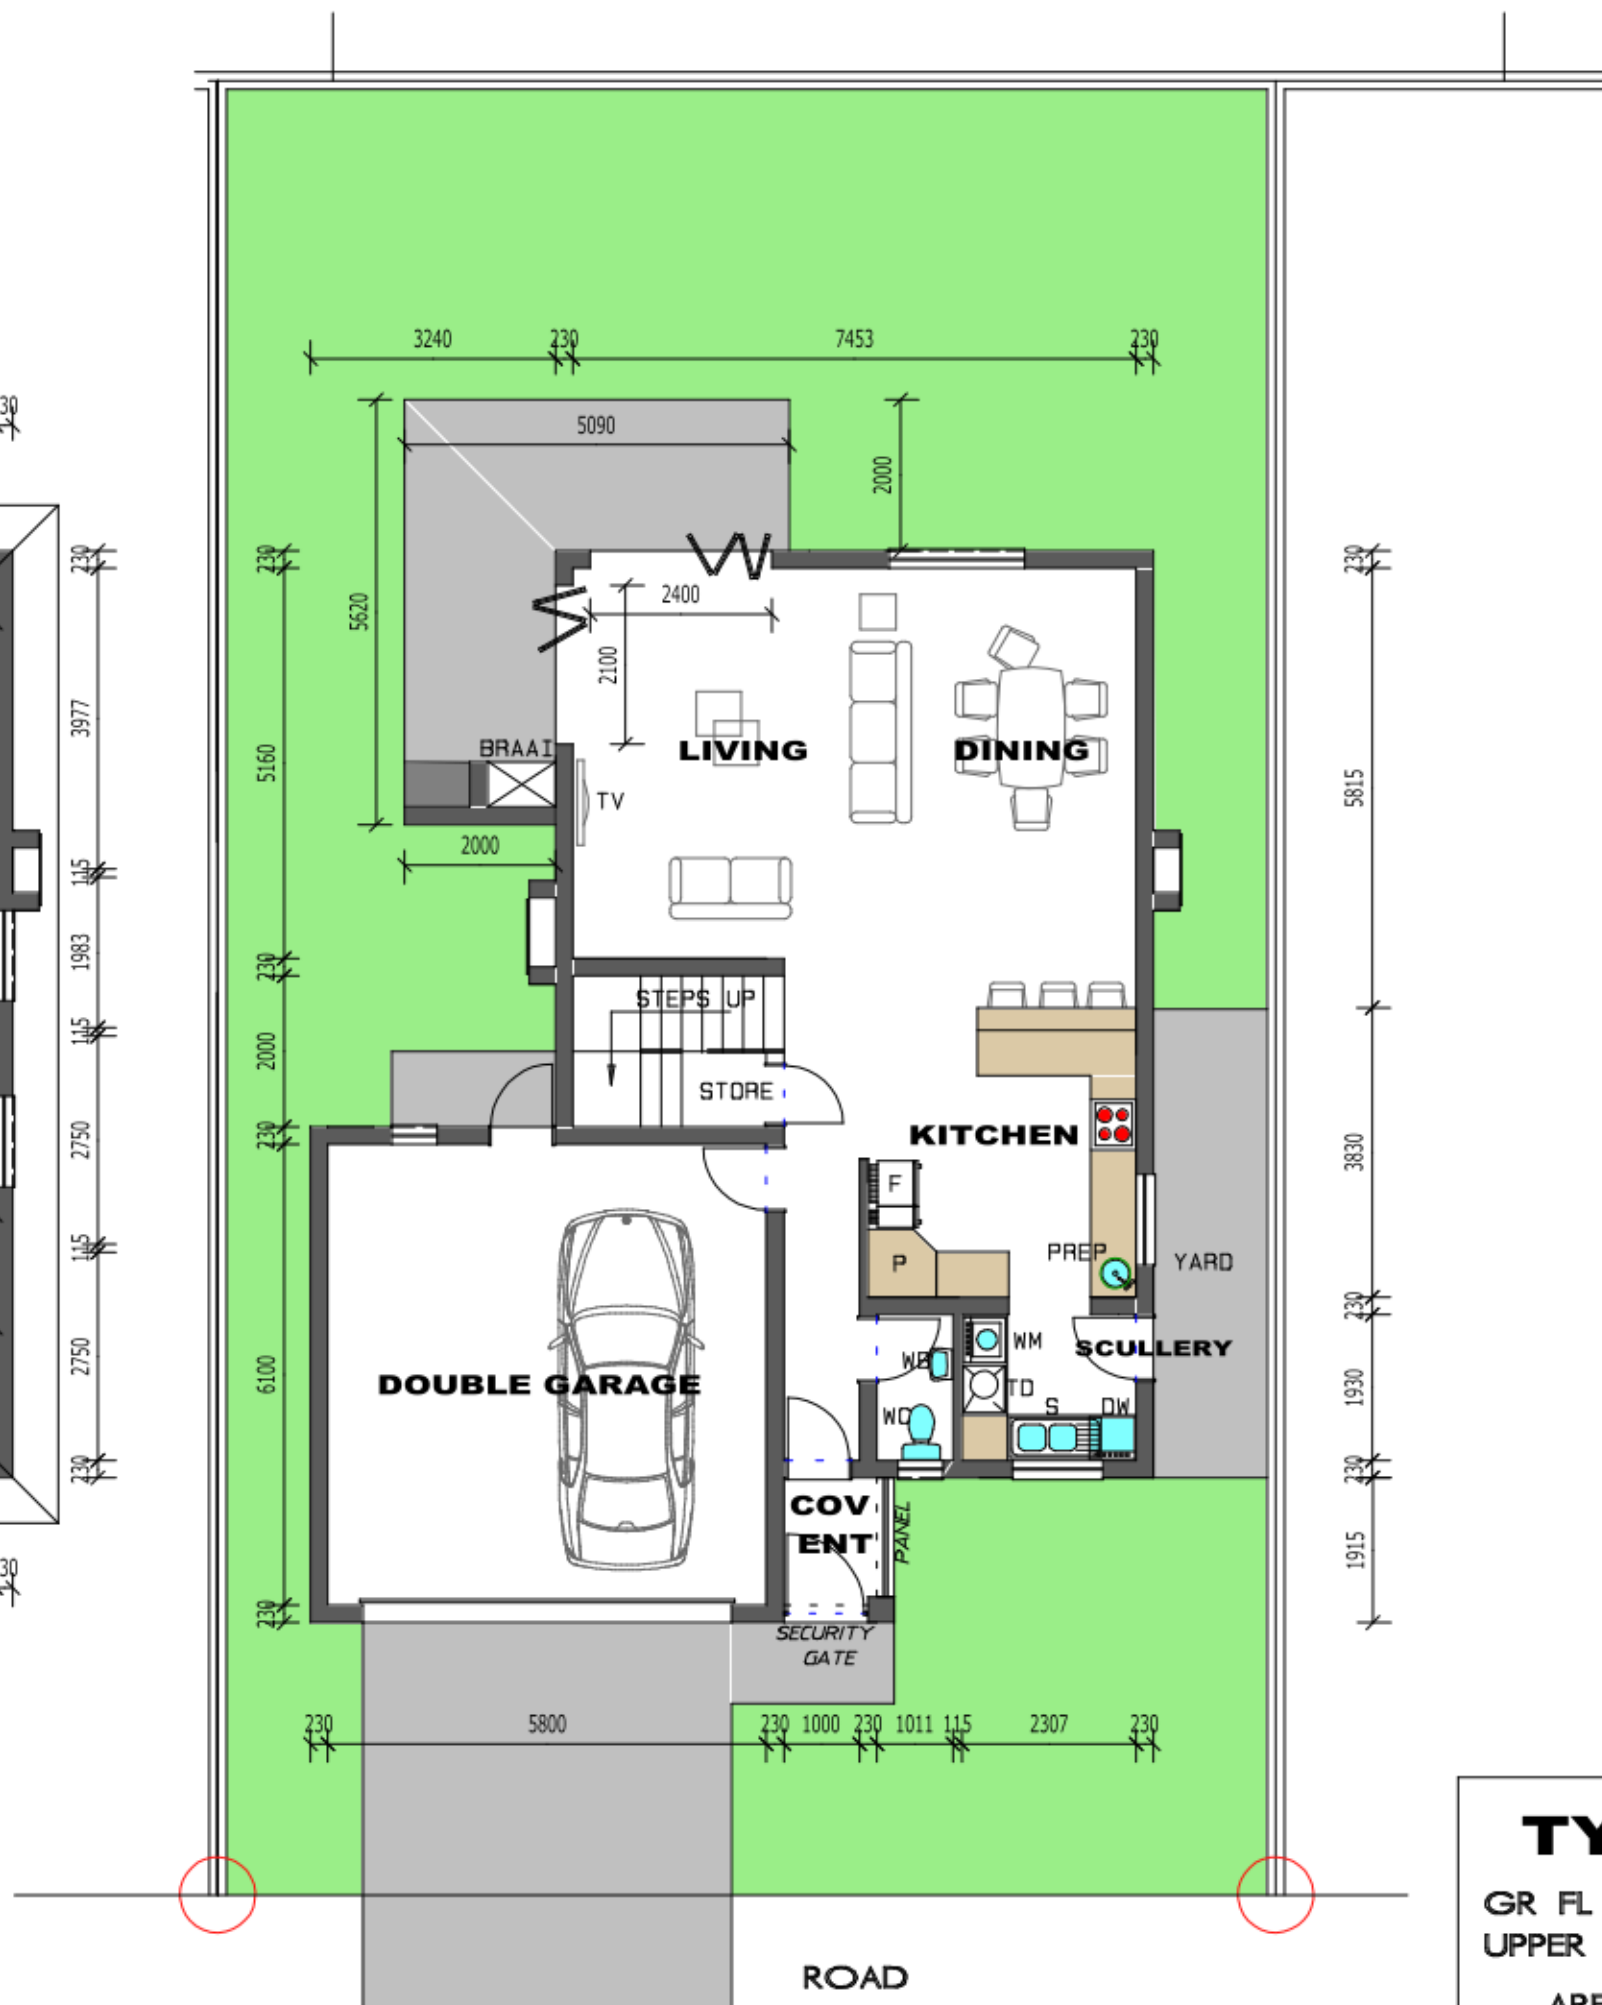

PARKRIDGE

ESTATE

UPPER FLOOR PLAN 1:100

TYPE I

GR FL	127m ²
UPPER FL	85m ²
AREA	212m ²