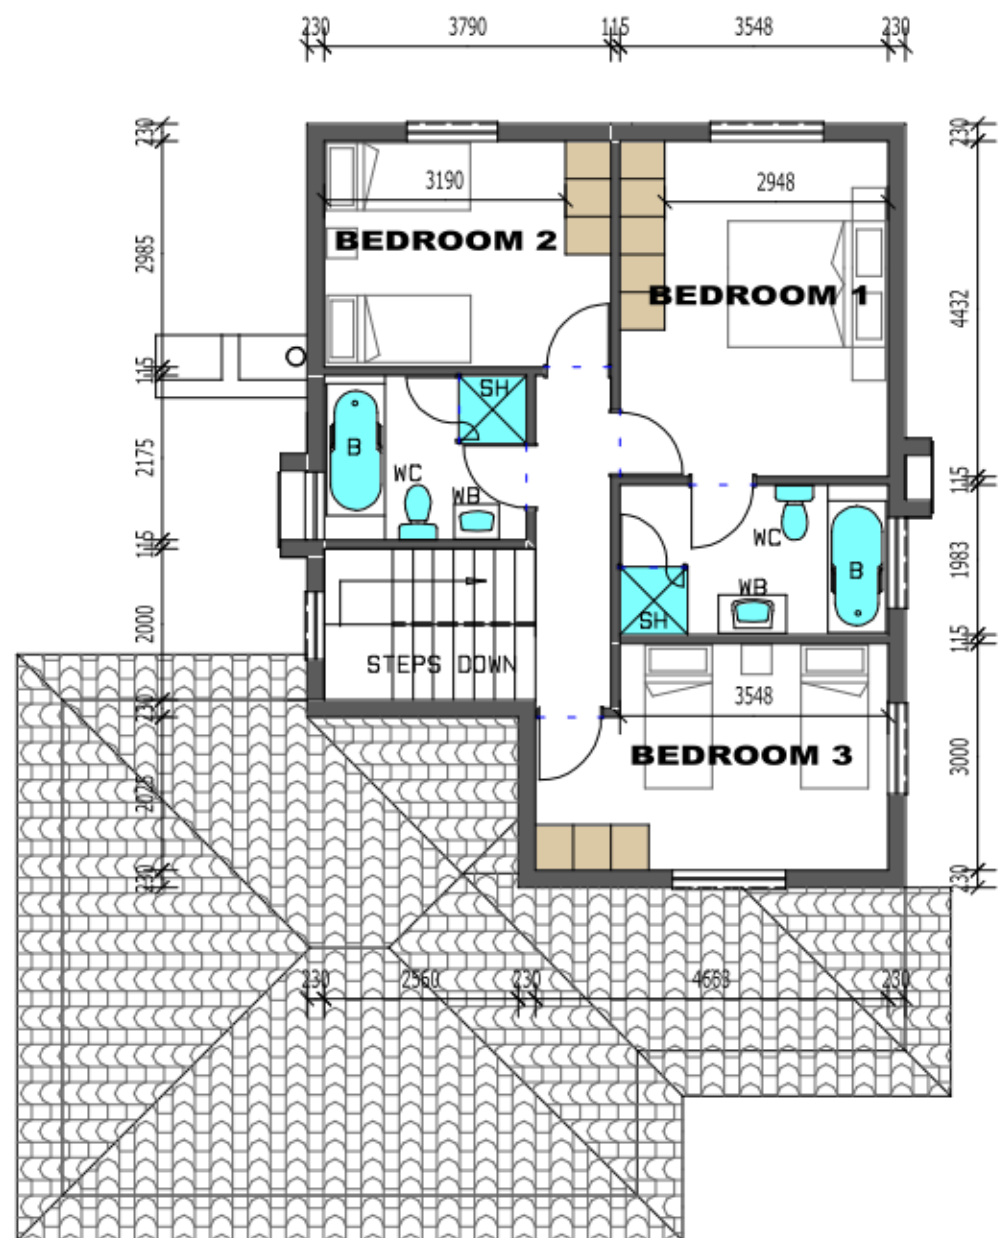

# PARKRIDGE

ESTATE

UPPER FLOOR PLAN 1:100

## TYPE H

GR FL 127m<sup>2</sup>  
UPPER FL 74m<sup>2</sup>  
AREA 201m<sup>2</sup>