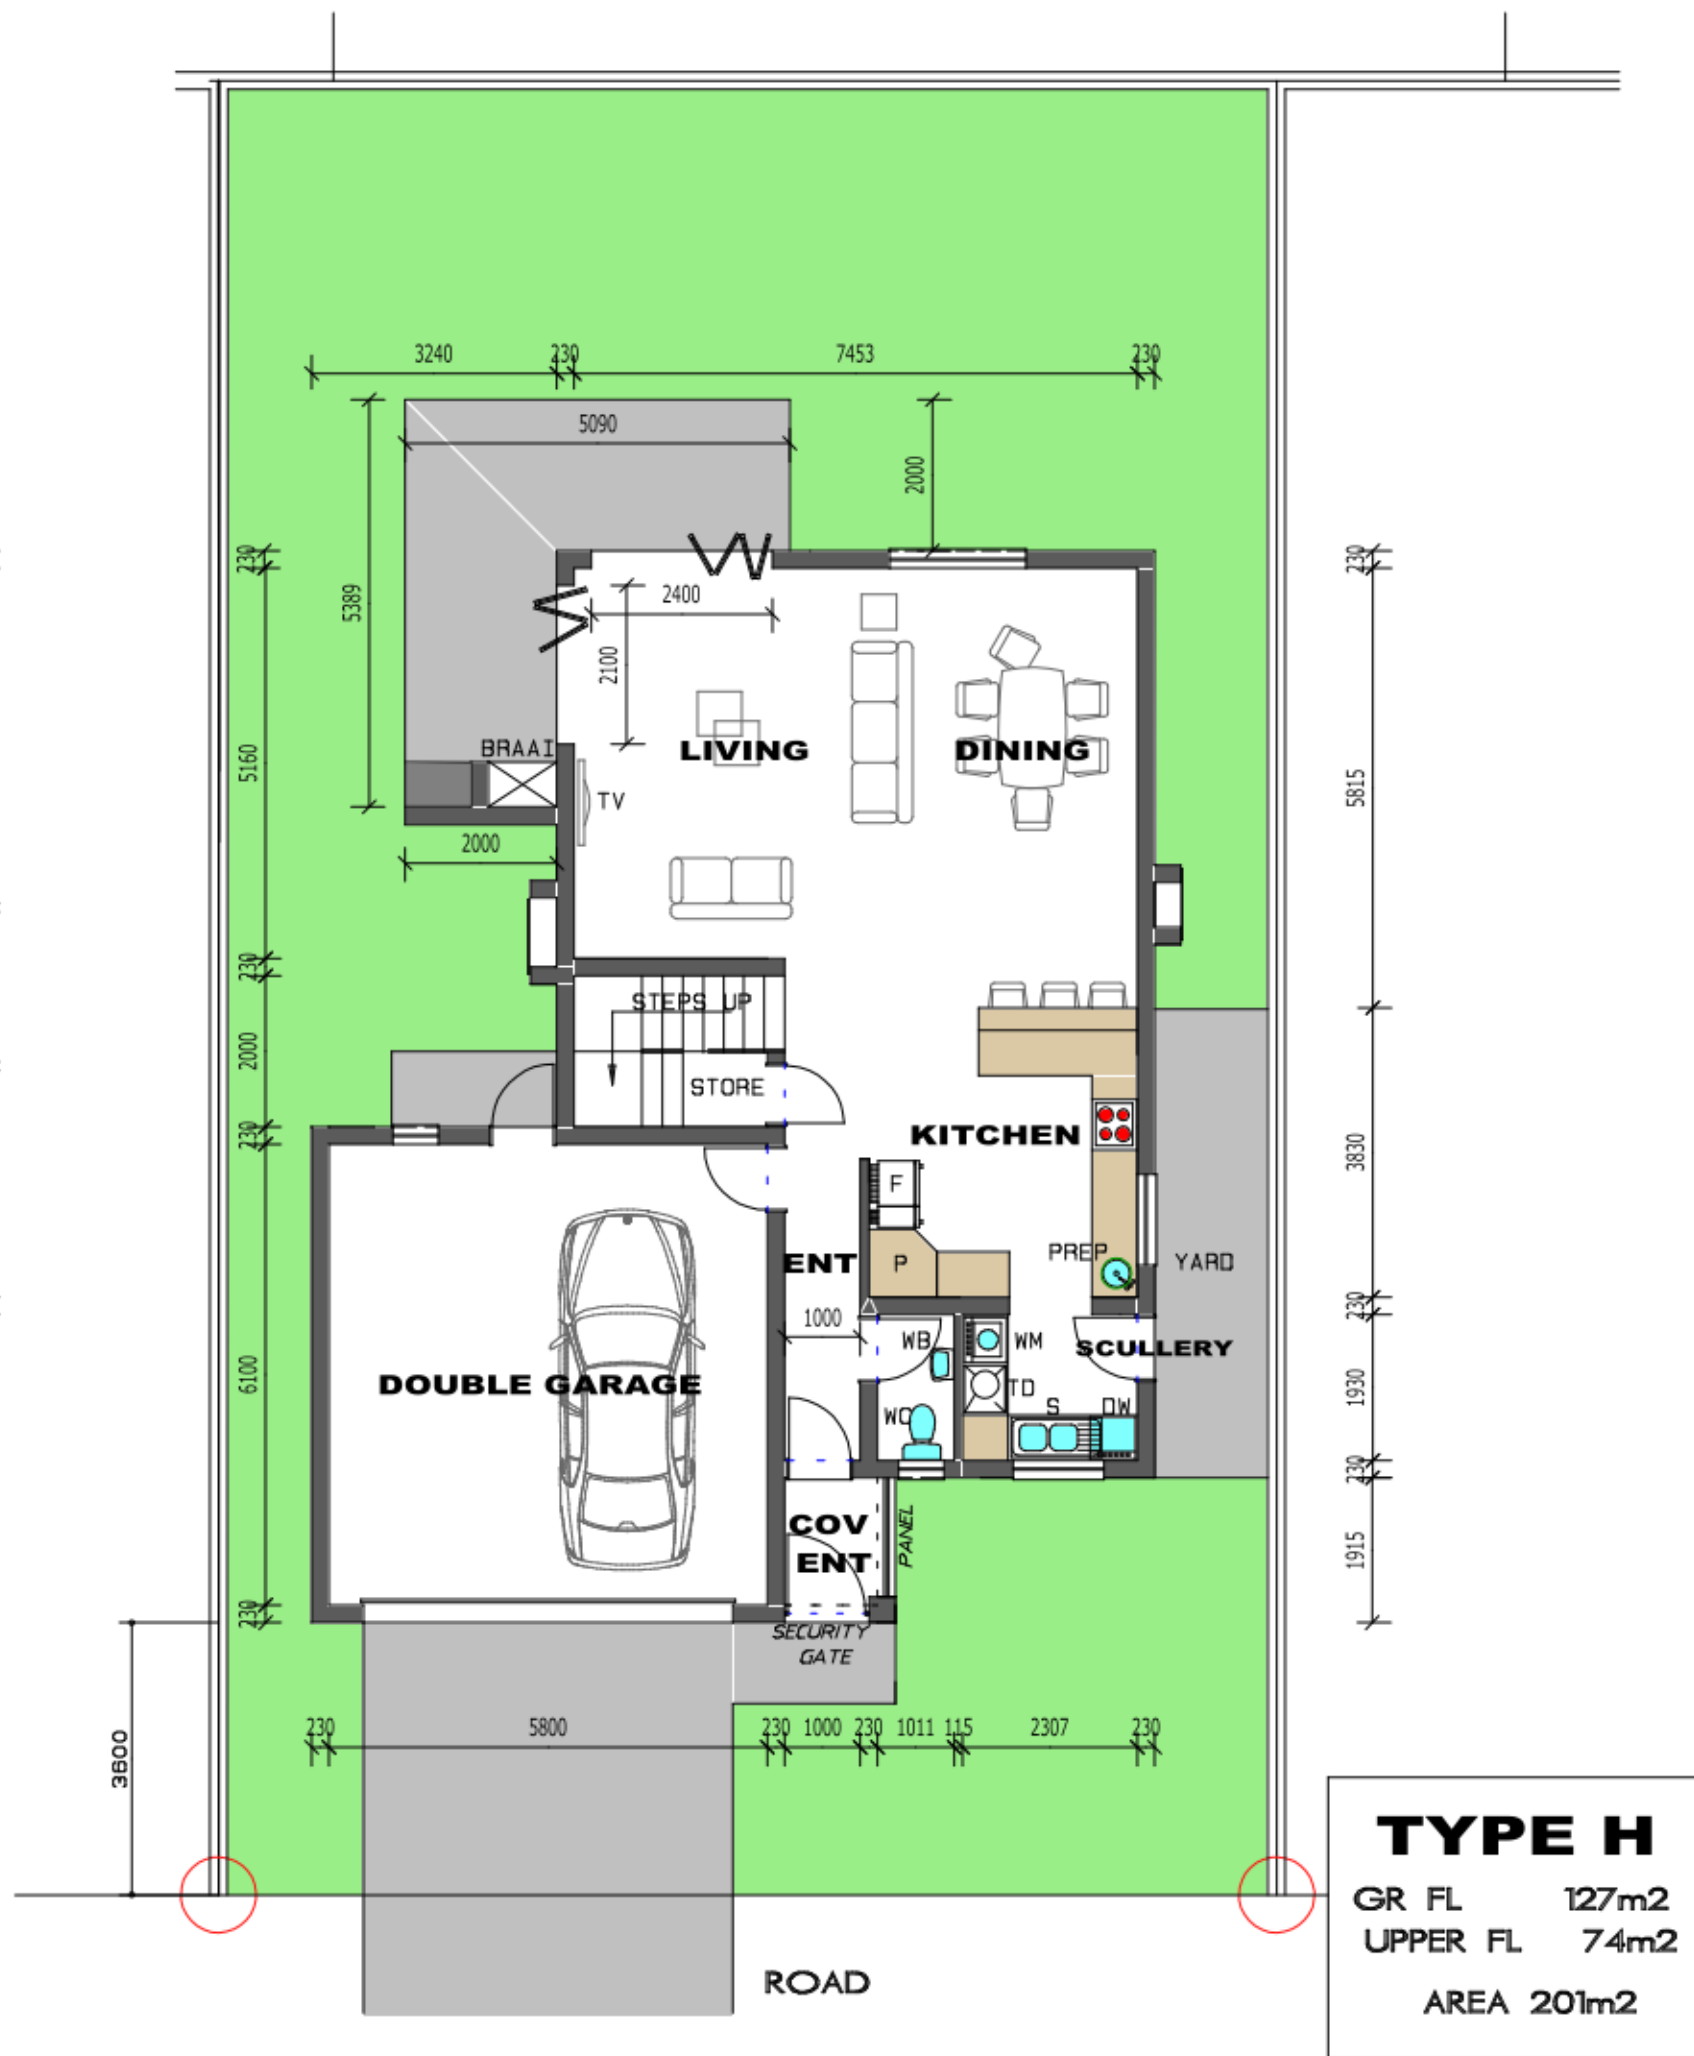

# PARKRIDGE

ESTATE

UPPER FLOOR PLAN 1:100

## TYPE H

GR FL 127m<sup>2</sup>  
UPPER FL 74m<sup>2</sup>  
AREA 201m<sup>2</sup>