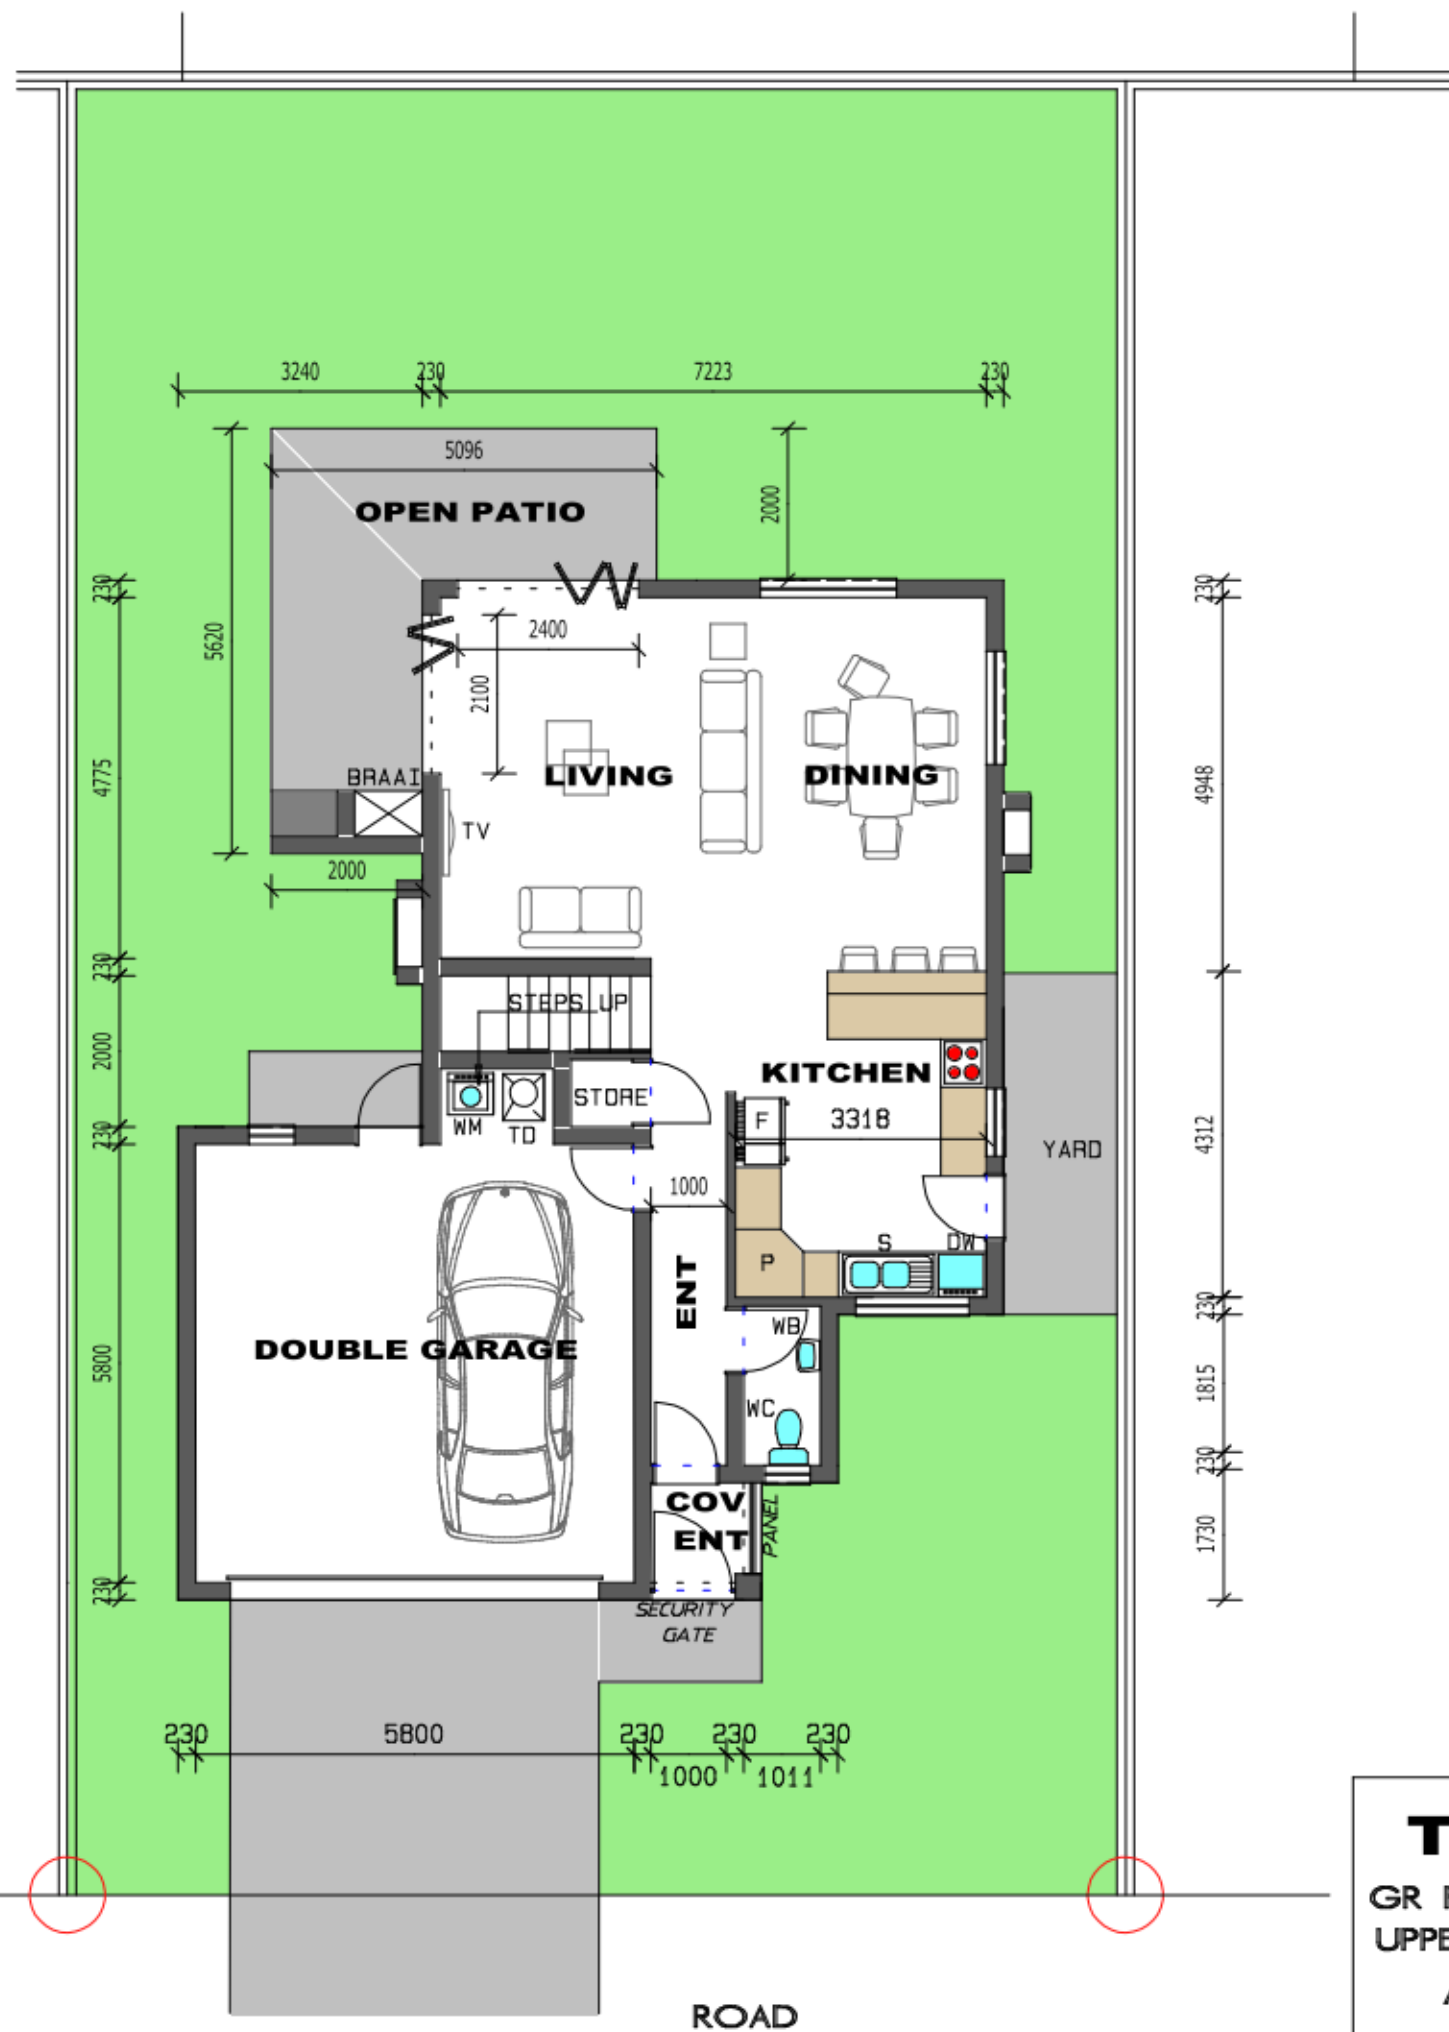

PARKRIDGE

ESTATE

UPPER FLOOR PLAN 1:100

TYPE F
GR FL 114m ²
UPPER FL 57m ²
AREA 171m ²