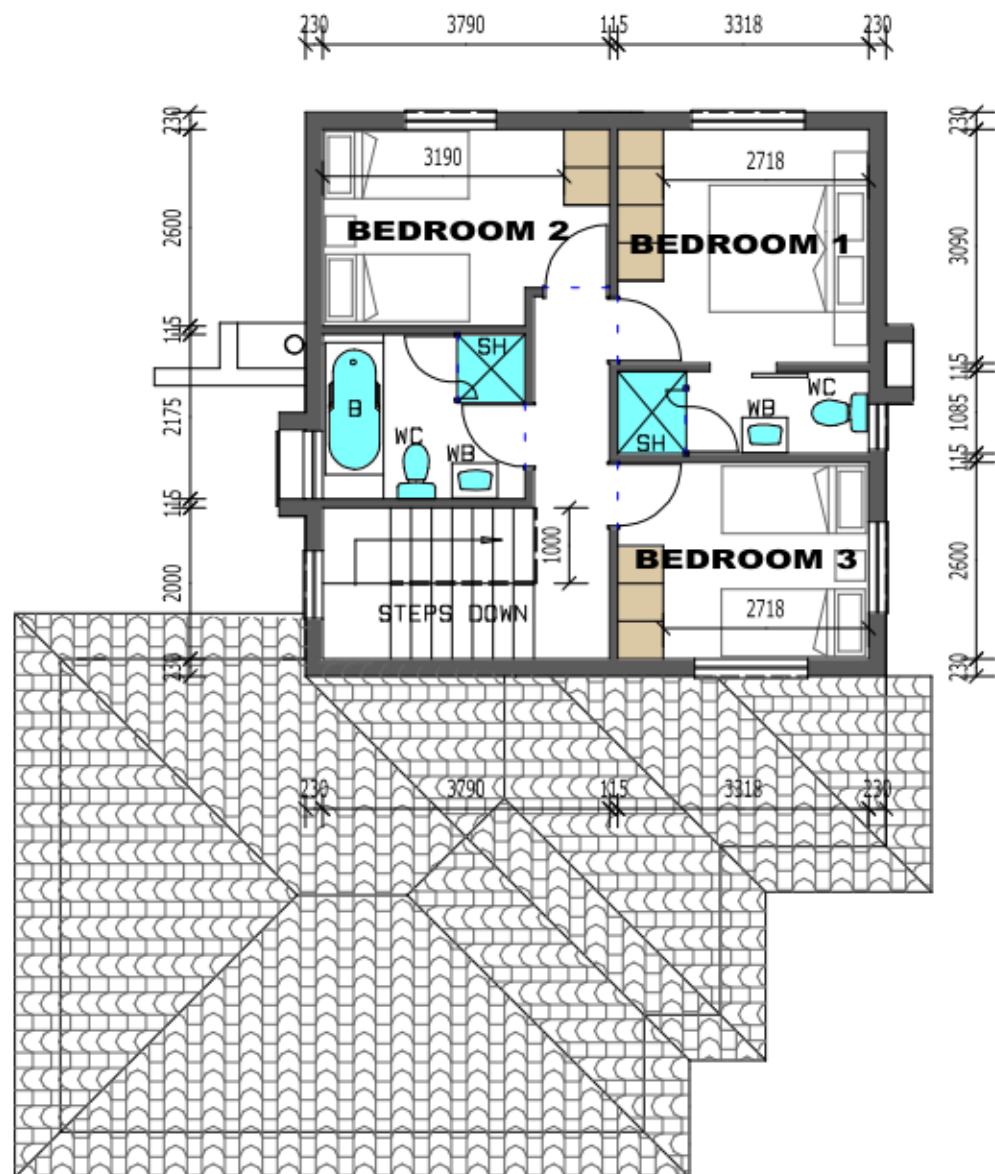

PARKRIDGE

ESTATE

UPPER FLOOR PLAN 1:100

TYPE F
GR FL 114m ²
UPPER FL 57m ²
AREA 171m ²