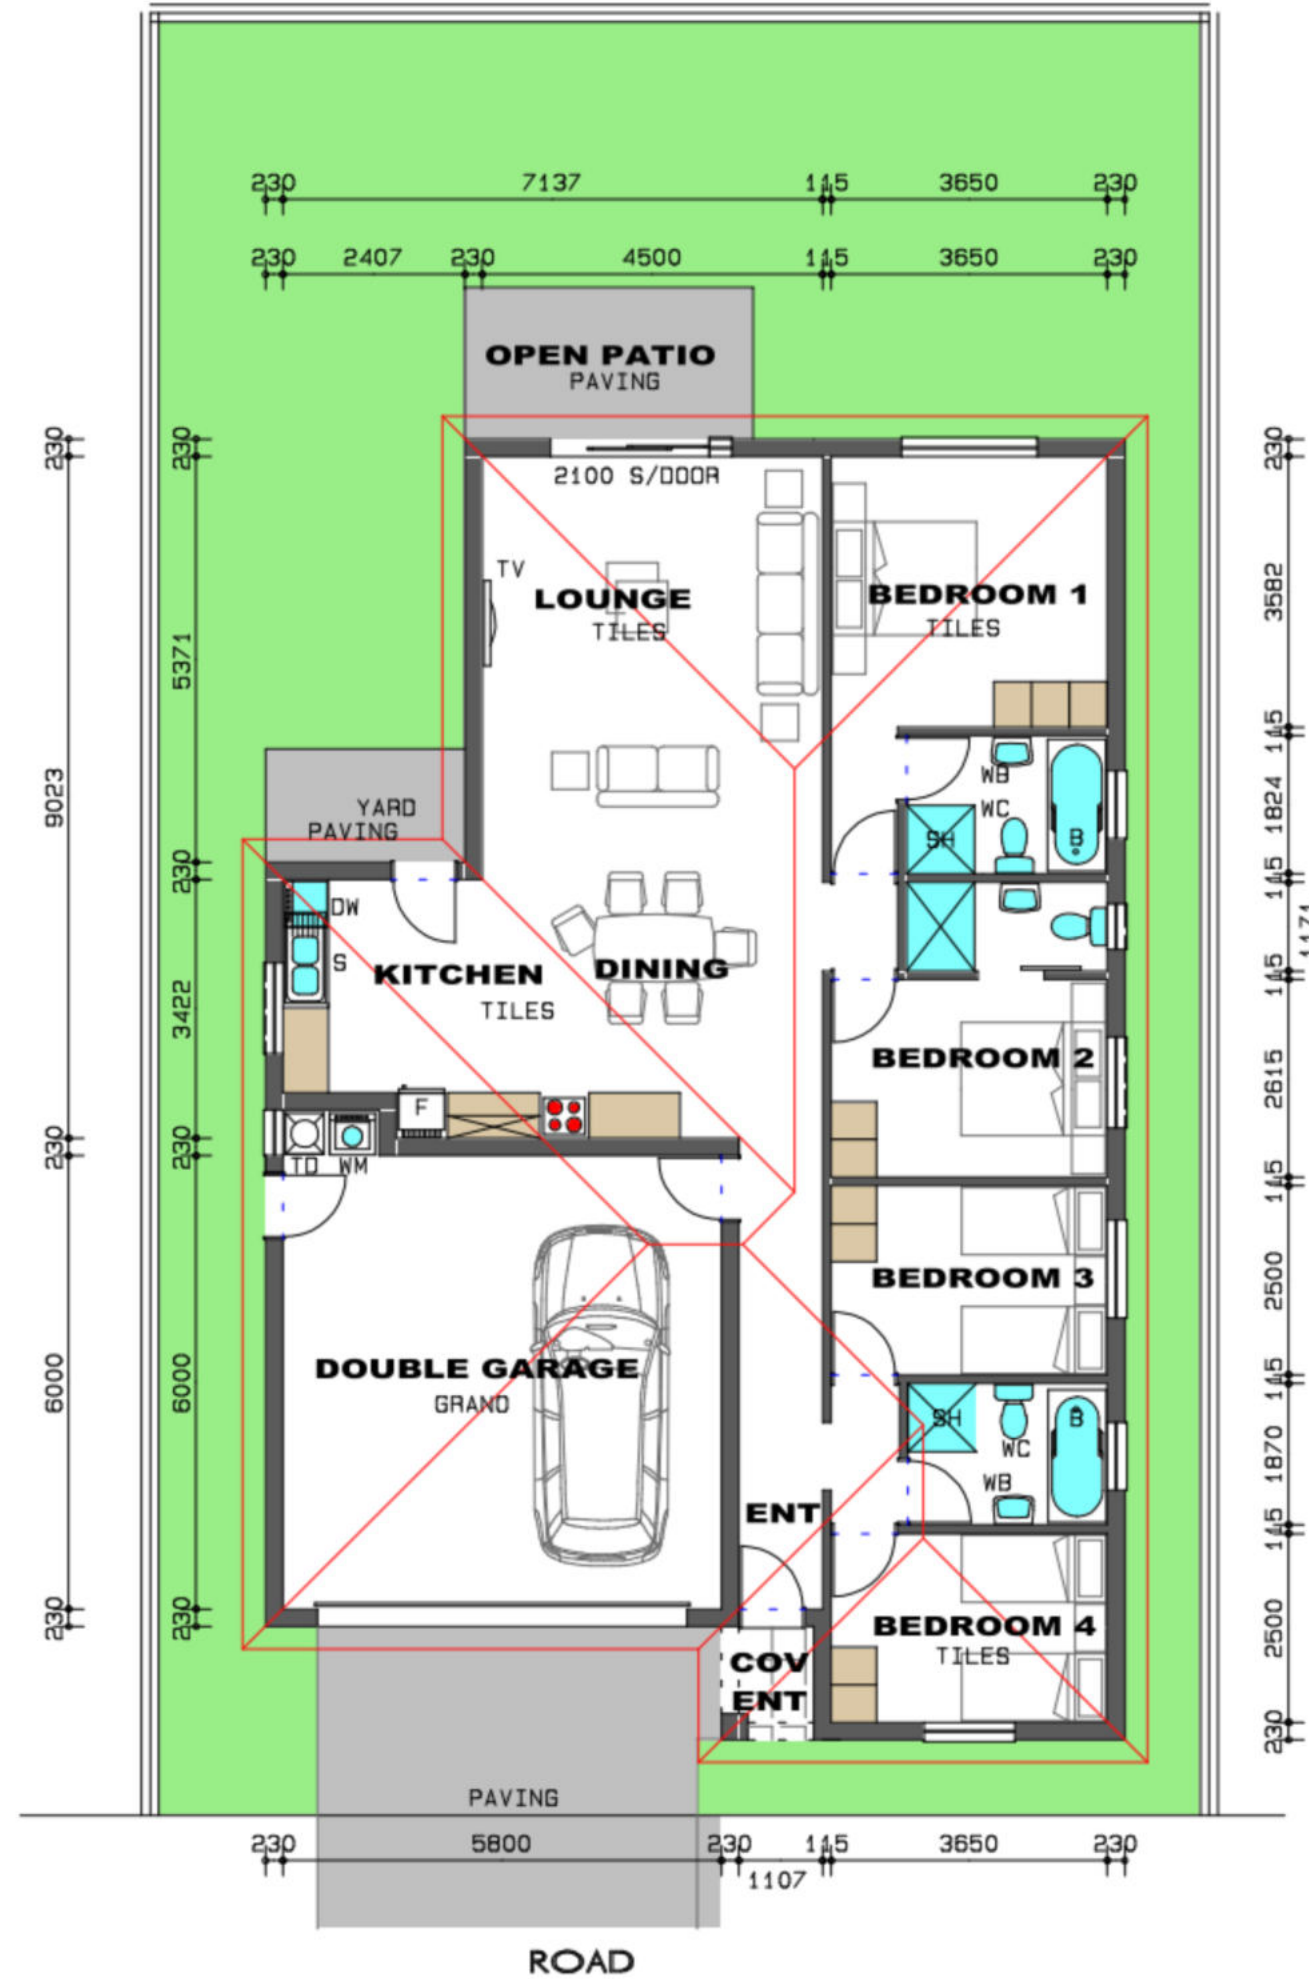

PARKRIDGE

ESTATE

TYPE Ex 6

UNIT AREA	134m ²
DOUBLE GARAGE	38m ²
TOTAL	172m ²